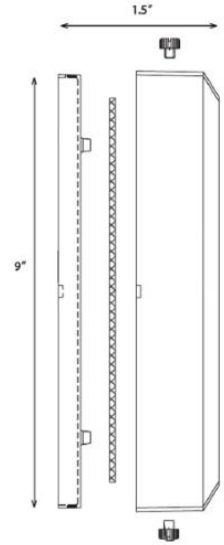

**FIXTURE SPECIFICATIONS**

**INTENDED USE**

The specification grade Alcon Lighting Klein Architectural LED Step Light Surface Mount Fixture delivers ambient and practical lighting to stairs, stairwells, and decks in interior and exterior applications. The low voltage Klein LED Step Light improves visibility and adds an inviting glow to your residential or commercial space. Step lights can be used to enhance your landscape, amplify your deck lighting when entertaining, for commercial exterior lighting, or simply to feel more secure knowing your staircase is brightly lit.

**PRODUCT FAMILY ACCESSORIES**

- SST40W** | 40W Transformer
- SST75W** | 75W Transformer
- SST100W** | 100W Transformer
- SST200W** | 200W Transformer
- SST300W** | 300W Transformer

**FEATURES**

- Construction:** Die-Cast Brass
- Lens:** Open Faced Frosted Lens
- Dimensions:** W 9" x D 1.5" x H 3"
- Bulb:** Fixture Supplied with 2x (1.5W or 3.0W) Wedge Base LED Lamps
- Wiring:** 18" of #18-2, SPT-1W Leads
- Voltage:** 12V
- Color Temperature:** 2700K Warm
- Power:** Remote 12 Volt Transformer Required
- Warranty:** Lifetime Warranty on Fixture, 40,000 Hours on LED

**ORDERING INFORMATION** Example: (9403-S-20-AB)

Model	Wattage	Finish
<b>9403-S</b>	<b>20</b> ( 1.5 watts <i>Standard</i> Equivalent to 20W Halogen ) x 2	<b>AB</b> Antique Bronze <b>SL</b> Silver
	<b>35</b> ( 3 watts Equivalent to 35W Halogen ) x 2	